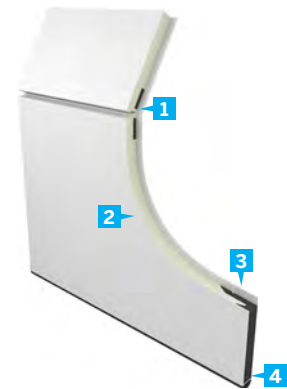

TECHNICAL INFORMATION

Door elements

- 1 WEATHERSTRIP AND HORIZONTAL JOINTS** provide complete watertightness. No air circulation between the panel sections.
- 2 POLYURETHANE FOAM INSULATION PRESSURE-INJECTED** between the interior/exterior faces to create a light and strong composite panel. *Insulation: RSI 2.81 (R-16)*
- 3 EXTRUDED POLYSTYRENE XPS END BLOCK** **AN EXCLUSIVITY OF GAREX** offers better friction to screwing, preventing screws from loosening, improves the rigidity of the panel, better mechanical resistance, and better resistance to moisture (the extruded polystyrene XPS end block is rot-proof).
- 4 FLEXIBLE RUBBER** inserted into a PVC reinforced moulding offering a tightly sealed fit to the floor.